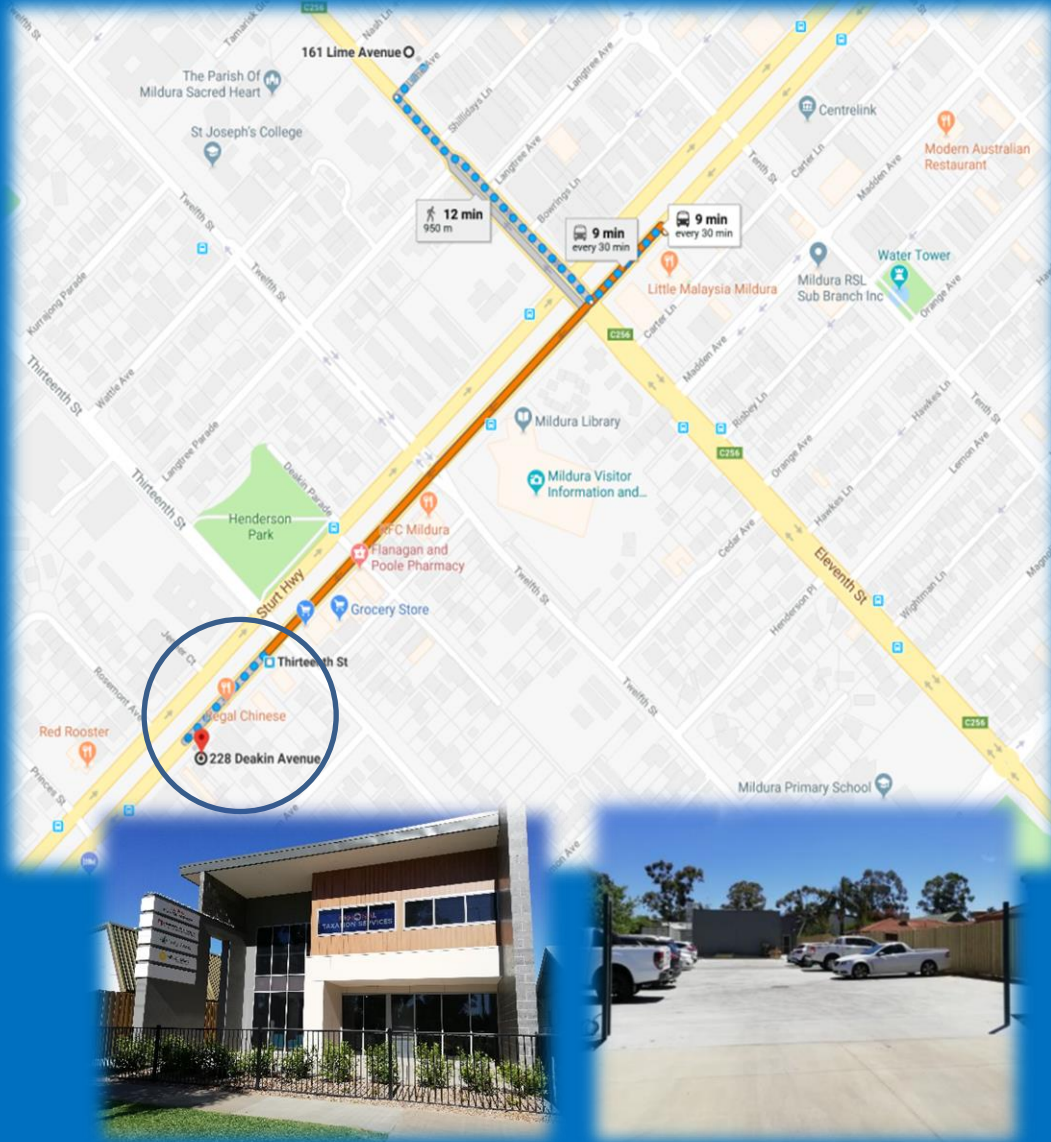

REGIONAL TAXATION SERVICES HAVE MOVED LOCATION

161 Lime Avenue Office is now closed.

New Address: Level 1, 228 Deakin Avenue Mildura Vic 3500.

Car Parking available at rear of building *via Woodham Avenue.*